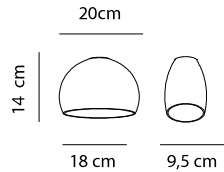

Blow's glasses

Design by Josep Novell & Ernest Perera

Pantalla cristal soplado
Blown glass shade

Cristales para combinar
Glasses to combine

- 0000/A00 cristal cónico A A conic glass
- 0000/B00 cristal cónico B B conic glass
- 0000/C00 cristal cónico C C conic glass
- 0000/D00 cristal cónico D D conic glass
- 0000/E00 cristal oval E E oval glass
- 0000/F00 cristal oval F F oval glass
- 0000/G00 cristal oval G G oval glass
- 0000/H00 cristal oval H H oval glass

CE IP 20

0000/A00

0000/B00

0000/C00

0000/D00

0000/E00

0000/F00

0000/G00

0000/H00