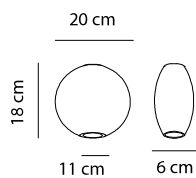

Blow's glasses

Design by Josep Novell & Ernest Perera

Pantalla cristal soplado
Blown glass shade

Cristales para combinar
Glasses to combine

- 0000/A00 cristal cónico A A conic glass
- 0000/B00 cristal cónico B B conic glass
- 0000/C00 cristal cónico C C conic glass
- 0000/D00 cristal cónico D D conic glass
- 0000/E00 cristal oval E E oval glass
- 0000/F00 cristal oval F F oval glass
- 0000/G00 cristal oval G G oval glass
- 0000/H00 cristal oval H H oval glass

CE IP 20

0000/A00

0000/B00

0000/C00

0000/D00

0000/E00

0000/F00

0000/G00

0000/H00