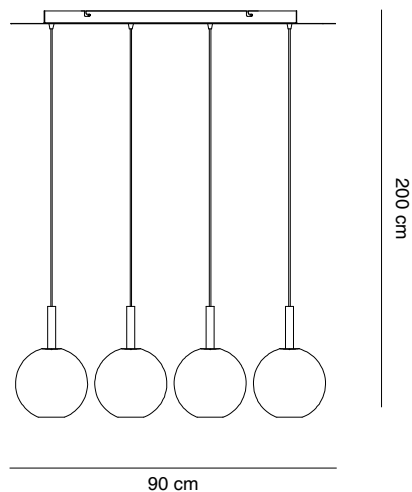

BLOW es una gran familia de luminarias –pie, sobremesa y diversos colgantes- que se forman emparejando estructura por un lado y cristal por otro. La BLOW es una luminaria cuyo aspecto depende al 100% de cómo el usuario decide complementarla con el cristal o cristales escogidos de entre los ocho disponibles, los cuales pueden ser todos iguales o bien mezclarse. Nos encanta la creatividad que permite, la libertad que deja a la hora de construirla, como si se tratase de un juego. Dependiendo de cómo se costume, BLOW puede aportar un aire alegre, lúdico o festivo, o bien un toque más distinguido y serio a viviendas, locales de ocio o instalaciones de todo tipo. La colección está fabricada con estructura de hierro pintado o bañado y cuenta siempre con tres acabados: blanco, níquel y cromado. Está formada por un modelo de sobremesa, un modelo de sobremesa y suspensión individual –con la que se pueden crear infinitas combinaciones-, de racimo de 8, con florón circular de 5 o con florón lineal de 4. Incorpora tecnología LED, es decir, lleva lámpara incluida del tipo Cree 3W, 700mA, 180 lúmenes, con una agradable temperatura de 3000K y el correspondiente driver. Los cristales, de distinto tamaño y forma –cuatro de tipo cónico y cuatro de formas redondeadas-, son de vidrio soplado, esmaltado blanco en su interior.