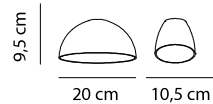

Blow's glasses

Design by Josep Novell & Ernest Perera

Pantalla cristal soplado
Blown glass shade

Cristales para combinar
Glasses to combine

- 0000/A00 cristal cónico A A conic glass
- 0000/B00 cristal cónico B B conic glass
- 0000/C00 cristal cónico C C conic glass
- 0000/D00 cristal cónico D D conic glass
- 0000/E00 cristal oval E E oval glass
- 0000/F00 cristal oval F F oval glass
- 0000/G00 cristal oval G G oval glass
- 0000/H00 cristal oval H H oval glass

CE IP 20

0000/A00

0000/B00

0000/C00

0000/D00

0000/E00

0000/F00

0000/G00

0000/H00